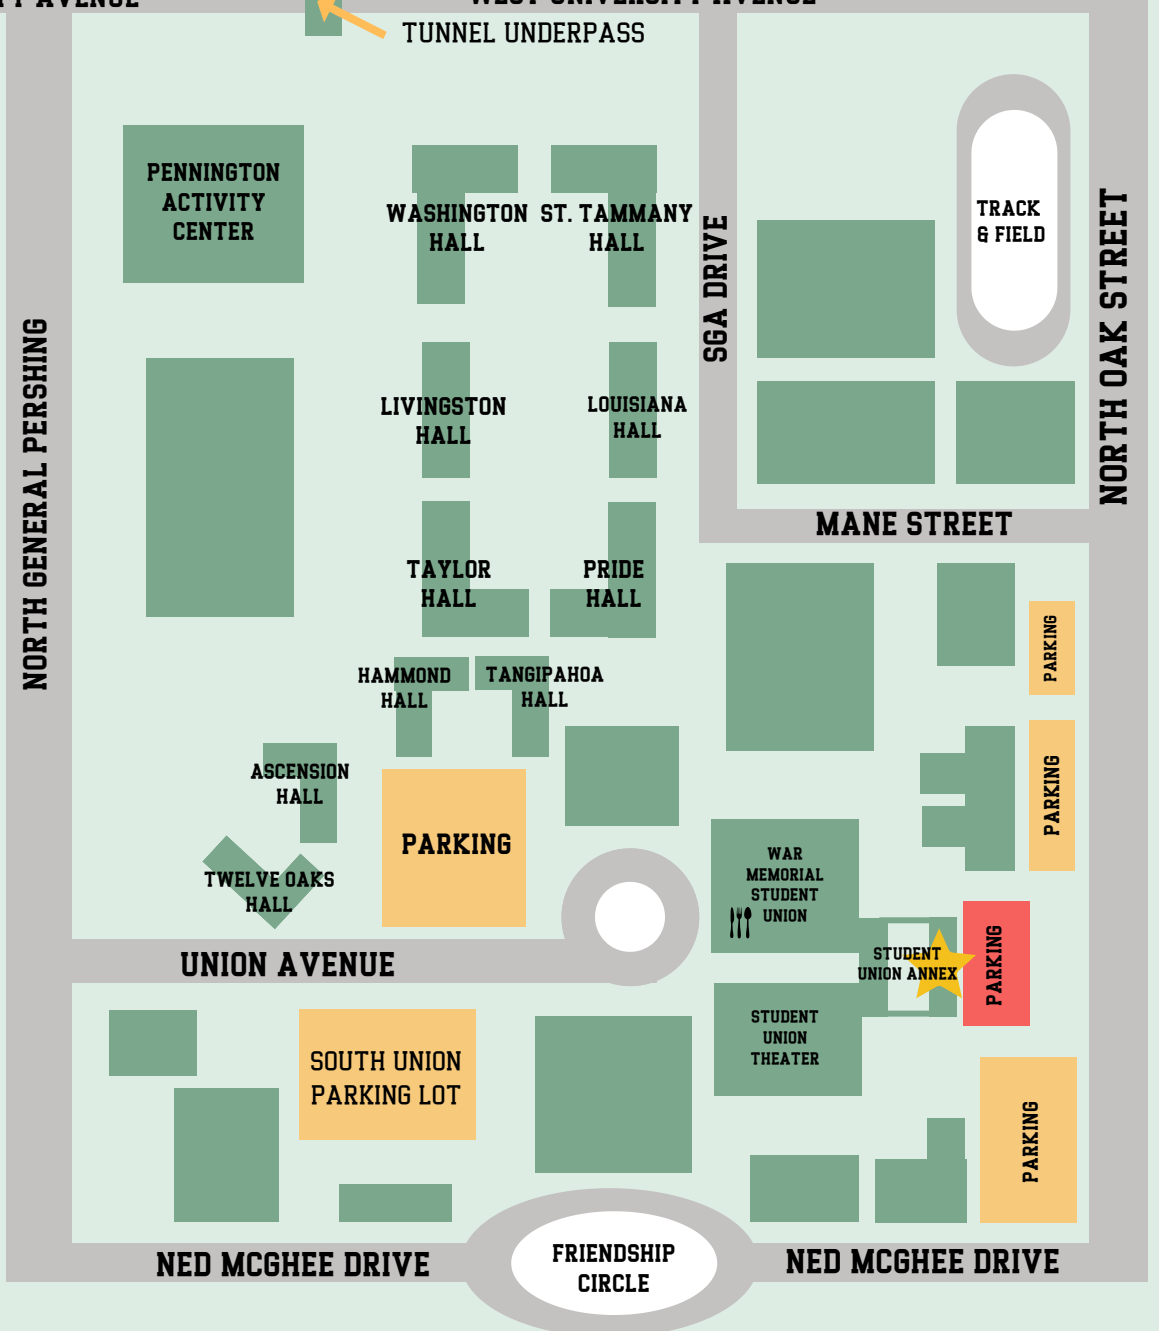

# NORTH CAMPUS

Welcome to

LION LANE

NORTH GENERAL PERSHING

WEST UNIVERSITY AVENUE

WEST UNIVERSITY AVENUE

MAIN CAMPUS

TUNNEL UNDERPASS

## CAMPUS MAP

### IF COMING FROM I-55.

TAKE WARDLINE ROAD/UNIVERSITY AVENUE EXIT. HEAD EAST ON UNIVERSITY AVENUE. TAKE A RIGHT ONTO NORTH OAK STREET. THEN TAKE A RIGHT INTO THE AVAILABLE PARKING LOT (IN RED). PROCEED TO THE AREA ON THE 2ND FLOOR ABOVE THE BOOKSTORE/STARBUCKS.

### IF COMING FROM I-12.

TAKE PONCHATOULA/HAMMOND EXIT. HEAD NORTH DOWN RAILROAD AVENUE. TAKE RIGHT ONTO NORTH OAK STREET. HEAD NORTH AND TAKE A RIGHT INTO THE AVAILABLE PARKING LOT (IN RED). PROCEED TO THE AREA ON THE 2ND FLOOR ABOVE THE BOOKSTORE/STARBUCKS.