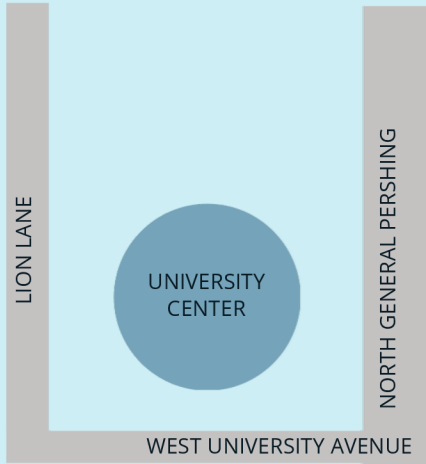

# NORTH CAMPUS

# MAIN CAMPUS

# CAMPUS MAP

**IF COMING FROM I-55,**  
 TAKE WARDLINE ROAD/UNIVERSITY AVENUE EXIT. HEAD EAST ON UNIVERSITY AVENUE. TAKE A RIGHT ONTO NORTH OAK STREET.

THEN TAKE A RIGHT INTO THE AVAILABLE PARKING LOT (IN RED). PROCEED TO THE AREA ON THE 2ND FLOOR ABOVE THE BOOKSTORE/STARBUCKS.

**IF COMING FROM I-12,**  
 TAKE PONCHATOULA/HAMMOND EXIT. HEAD NORTH DOWN RAILROAD AVENUE. TAKE RIGHT ONTO NORTH OAK STREET. HEAD NORTH AND TAKE A RIGHT INTO THE AVAILABLE PARKING LOT (IN RED). PROCEED TO THE AREA ON THE 2ND FLOOR ABOVE THE BOOKSTORE/STARBUCKS.