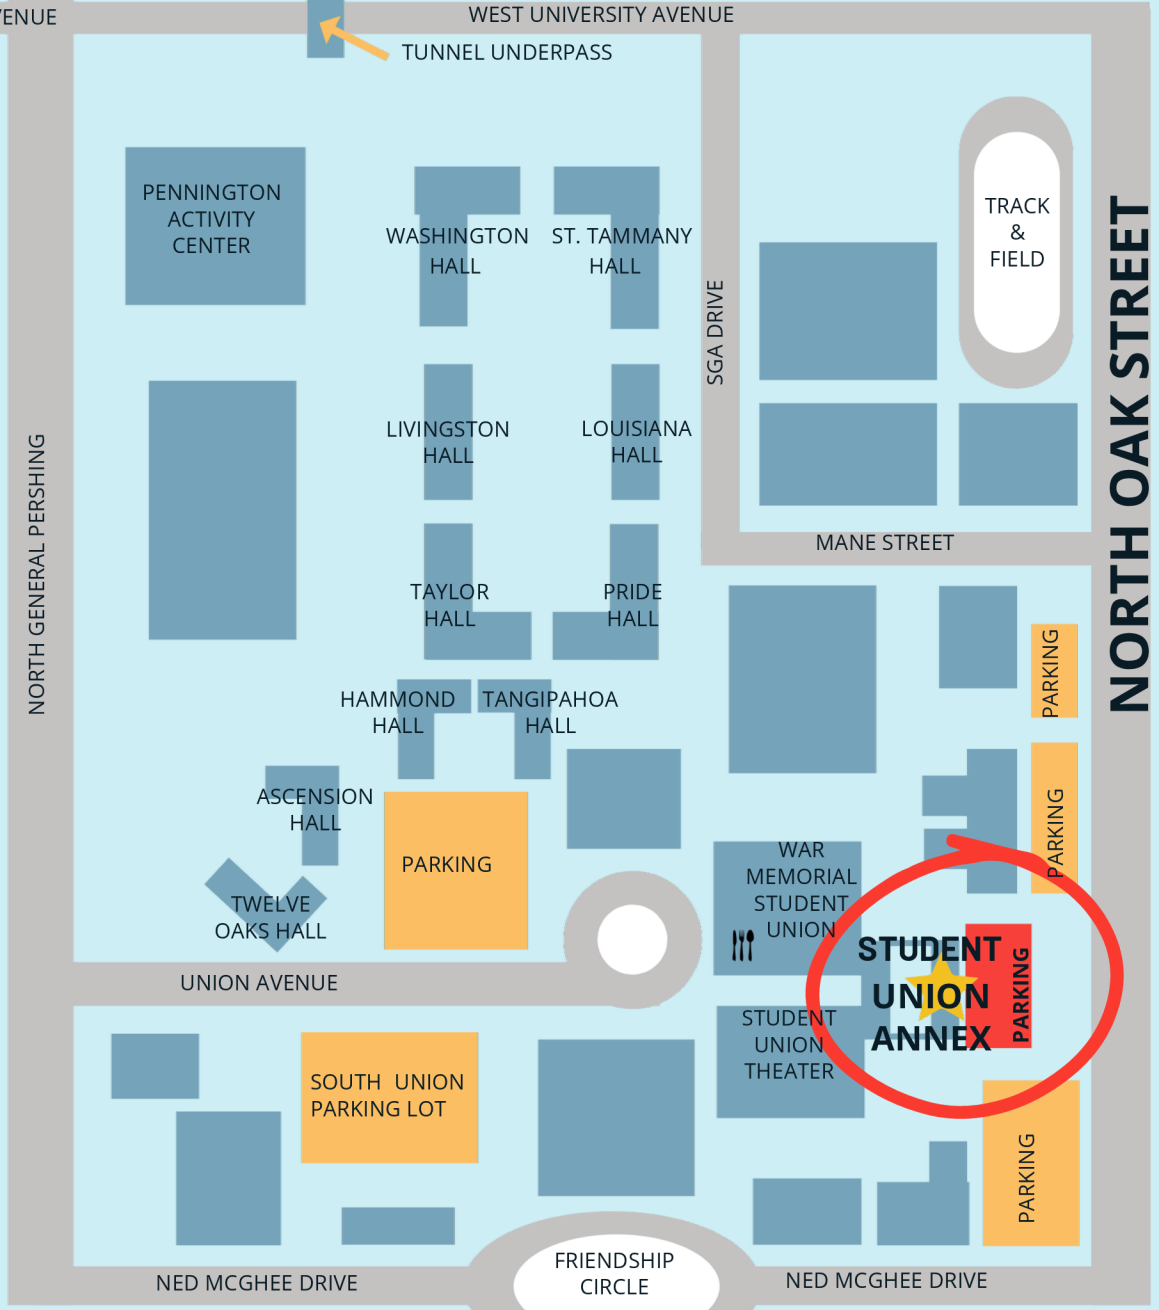

# NORTH CAMPUS

# MAIN CAMPUS

# CAMPUS MAP

**IF COMING FROM I-55,**  
 TAKE WARDLINE ROAD/UNIVERSITY AVENUE EXIT. HEAD EAST ON UNIVERSITY AVENUE. TAKE A RIGHT ONTO NORTH OAK STREET.

THEN TAKE A RIGHT INTO THE AVAILABLE PARKING LOT (IN RED). PROCEED TO THE AREA ON THE 2ND FLOOR ABOVE THE BOOKSTORE/STARBUCKS.

**IF COMING FROM I-12,**  
 TAKE PONCHATOULA/HAMMOND EXIT. HEAD NORTH DOWN RAILROAD AVENUE. TAKE RIGHT ONTO NORTH OAK STREET. HEAD NORTH AND TAKE A RIGHT INTO THE AVAILABLE PARKING LOT (IN RED). PROCEED TO THE AREA ON THE 2ND FLOOR ABOVE THE BOOKSTORE/STARBUCKS.